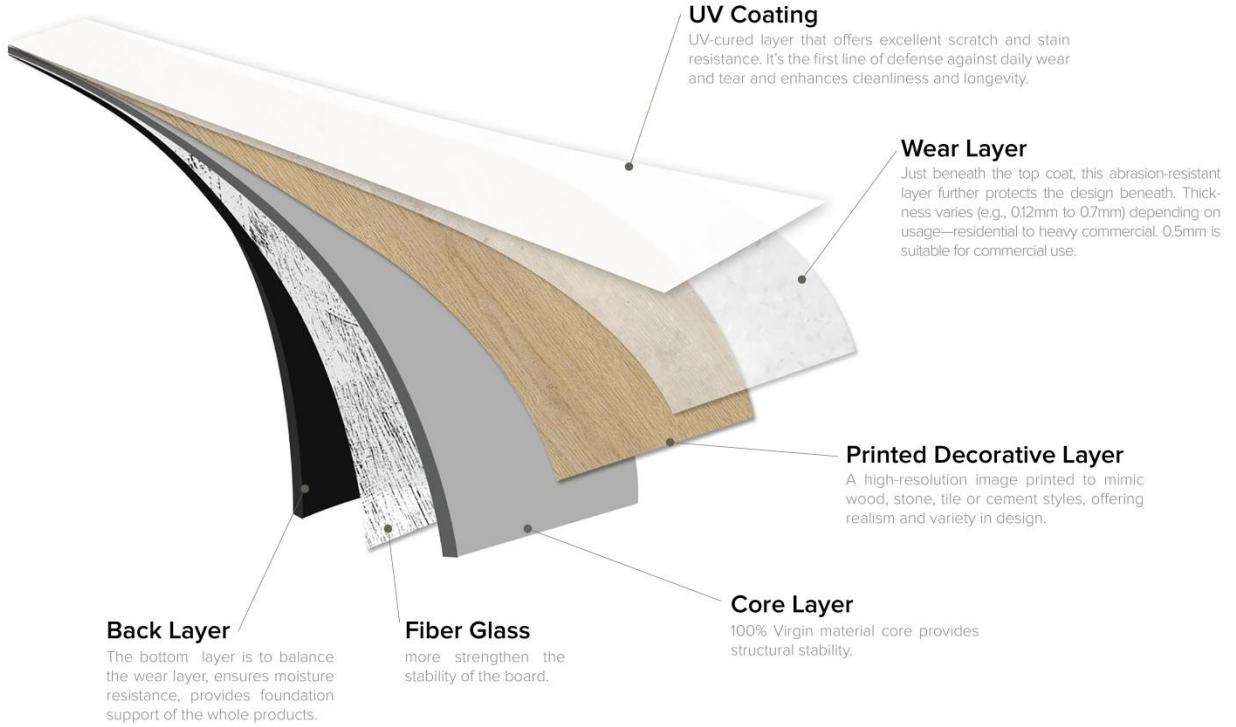

VINYL FLOORING

Oak / Walnut / Heritage Herringbone / Micro Cement

HANA
VINYL FLOORING

VINYL FLOORING

Oak / Walnut / Heritage Herringbone / Micro Cement

HANA
VINYL FLOORING

PRODUCT STRUCTURE DRAWING

PAVING METHOD

WOOD

HERRINGBONE

FLOORING LINSTALLATION PROCESS

(Note that the floor should leave 3-7mm shrinkage joints near the wall)

VINYL FLOORING

Herringbone Collection

Size: 5.0/0.5 x 122 x 610mm
Packaging: 24pcs/ctn, 1.786m²/ctn