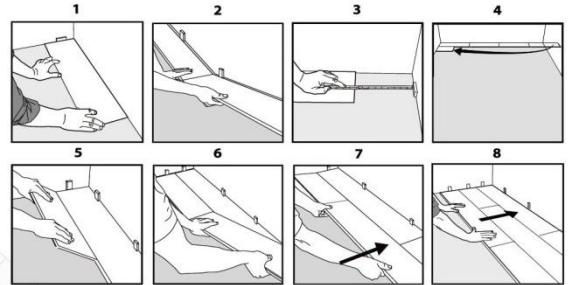

WOOD

HERRINGBONE

FLOORING LINSTALLATION PROCESS

(Note that the floor should leave 3-7mm shrinkage joints near the wall)

VINYL FLOORING

Herringbone Collection

Size: 5.0/0.5 x 122 x 610mm
Packaging: 24pcs/ctn, 1.786m²/ctn